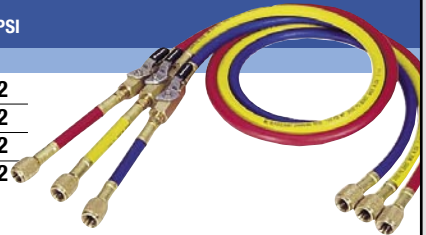

HOSE LENGTH	36"	60"	72"	96"	HOSE LENGTH	36"	60"	72"	96"
Blue 1/4"	45361	45601	45721	45961	Blue 1/4"	46361	46601	46721	46961
Yellow 1/4"	45362	45602	45722	45962	Yellow 1/4"	46362	46602	46722	46962
Red 1/4"	45363	45603	45723	45963	Red 1/4"	46363	46603	46723	46963
Black 1/4"	N/A	N/A	N/A	N/A	Black 1/4"	46364	46604	46724	46964
Sets* 1/4"	45336	45360	45372	45396	Sets* 1/4"	46336	46360	46372	46396

Auto shut-off valves automatically retain refrigerant in the service hose when they are removed from the system, meets EPA, SAE and UL standards for containment of refrigerant.

* Sets include one blue, one red and one yellow hose.

STANDARD & HIGH PRESSURE HOSES W/MANUAL SHUT-OFF VALVE FITTINGS (1/4" SAE)

Standard Hoses, Working pressure 750 PSI, Burst 3000 PSI

Nylon Barrier Hoses, Working Pressure 800 PSI, Burst 4000 PSI

HOSE LENGTH	36"	60"	72"	HOSE LENGTH	36"	60"	72"
Blue 1/4"	90263-36	90263-60	90263-72	Blue 1/4"	49263-36	49263-60	49263-72
Yellow 1/4"	90264-36	90264-60	90264-72	Yellow 1/4"	49264-36	49264-60	49264-72
Red 1/4"	90265-36	90265-60	90265-72	Red 1/4"	49265-36	49265-60	49265-72
Sets* 1/4"	90262-36	90262-60	90262-72	Sets* 1/4"	49262-36	49262-60	49262-72

* Sets include one blue, one red and one yellow hose.

R134a HOSES WITH 1/2" ACME-F AND 14MM-M AUTO A/C FITTINGS

HOSE LENGTH	36"	60"	72"	96"
Blue-14mm-M x 1/2" ACME-F	84361	84601	84721	84961
Yellow W/Shut-off Valve-1/2" ACME-F	84362	84602	84722	84962
Red-14mm-M x 1/2" ACME-F	84363	84603	84723	84963
Black-1/2" ACME-F	84364	84604	84724	84964
Yellow W/O Shut-off Valve	84365	84605	84725	84965
Sets*	84336	84360	84372	84396