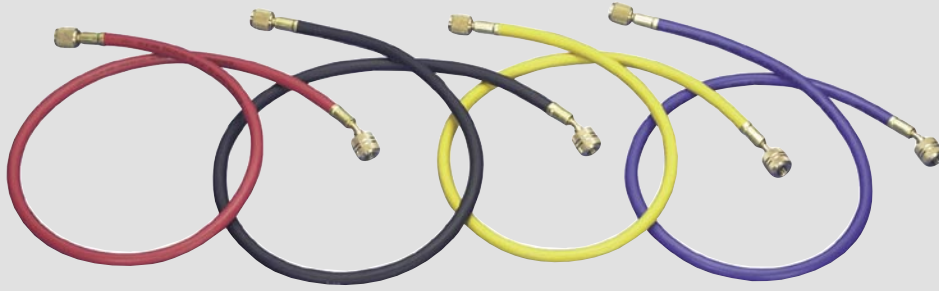

CHARGING HOSES

Mastercool uses only **(GRADE 5 HOSE)** with a selection of Standard and Nylon Barrier for high pressure applications. Knurled brass nuts make finger tightening easy. **Crimped with 8 segment dies for secure fit and maximum durability.** Hoses are available in sets and a variety of lengths to meet all EPA, SAE and UL requirements for containment of refrigerant.

STANDARD & HIGH PRESSURE HOSES W/STANDARD FITTINGS (1/4" SAE)

Standard Hoses, Working pressure 750 PSI, Burst 3000 PSI

Nylon Barrier Hoses, Working Pressure 800 PSI, Burst 4000 PSI

HOSE LENGTH	36"	60"	72"	96"	HOSE LENGTH	36"	60"	72"	96"
Blue 1/4"	41361	41601	41721	41961	Blue 1/4"	47361	47601	47721	47961
Yellow 1/4"	41362	41602	41722	41962	Yellow 1/4"	47362	47602	47722	47962
Red 1/4"	41363	41603	41723	41963	Red 1/4"	47363	47603	47723	47963
Black 1/4"	N/A	N/A	N/A	N/A	Black 1/4"	47364	47604	47724	47964
Sets* 1/4"	40336	40360	40372	40396	Sets* 1/4"	47336	47360	47372	47396
Black 3/8"	N/A	N/A	N/A	N/A	Black 1/4" W (3/8" fitting)	48364	48604	48724	48964

* Sets include one blue, one red and one yellow hose.

STANDARD & HIGH PRESSURE HOSES W/AUTOMATIC SHUT-OFF VALVE FITTINGS (1/4" SAE)

Standard Hoses, Working pressure 750 PSI, Burst 3000 PSI

Nylon Barrier Hoses, Working Pressure 800 PSI, Burst 4000 PSI

* Sets include one blue, one red and one yellow hose.

R134a HOSES WITH 1/2" ACME-F AND 14MM-M AUTO A/C FITTINGS

HOSE LENGTH	36"	60"	72"	96"
Blue-14mm-M x 1/2" ACME-F	84361	84601	84721	84961
Yellow W/Shut-off Valve-1/2" ACME-F	84362	84602	84722	84962
Red-14mm-M x 1/2" ACME-F	84363	84603	84723	84963
Black-1/2" ACME-F	84364	84604	84724	84964
Yellow W/O Shut-off Valve	84365	84605	84725	84965
Sets*	84336	84360	84372	84396