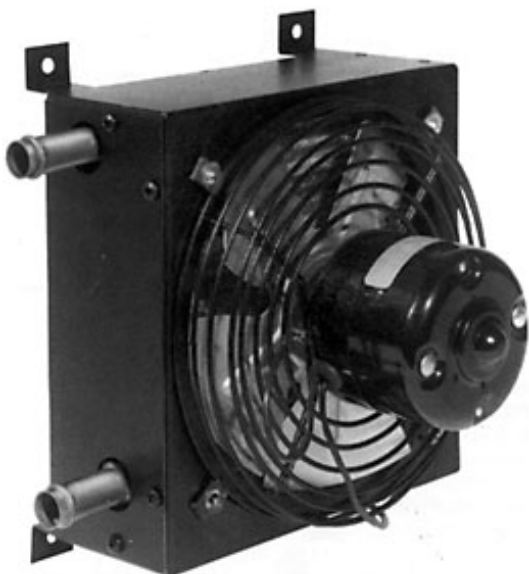

Model 6000

Model

Part

6000-12V	600012
6000-24V	600024

Features:

- High Efficiency Heating
- Multi-Speed Fan Control Switch with Dash - Mount Bracket
- Rigid Steel Case With Gray Finish
- Heavy-duty, Long Life Motor
- Optional Installation Kits:
[64006, KT-12 Hose Kit \(150"\)](#)

Service Parts:

Part Name	Part #
6000-12V Motor	53005
6000-24V Motor	53006
Fan Blade	61320
Fan Guard	61530
Cover Assembly	61511
Body Assembly	61510
Switch Kit	53062

Model No. 6000

Heating: 15,000 btu/hr.

Air Flow Heating: 140 cfm

Power Requirements: 1.5 amps @ 12 volts
.75 amps @ 24 volts

Case Material: 22 ga. c.r. Steel

Core Material: Tube and Fin

Fan Material: Aluminum

Fittings: Bead

Dimensions: Height: 7-3/8"
Length: 7-1/2"
Depth: 7-1/8"