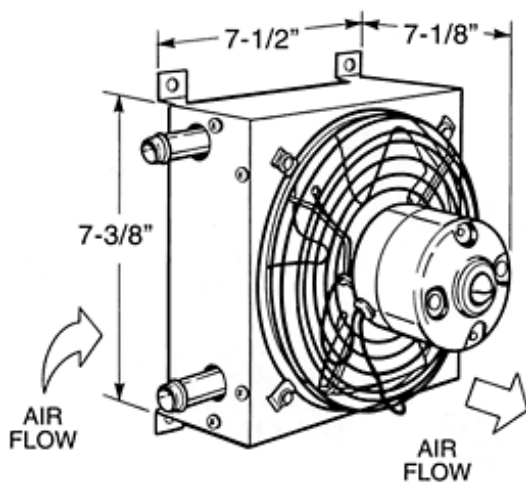

Model 6000

Model

Part

6000-12V	600012
6000-24V	600024

Features:

- High Efficiency Heating
- Multi-Speed Fan Control Switch with Dash - Mount Bracket
- Rigid Steel Case With Gray Finish
- Heavy-duty, Long Life Motor
- Optional Installation Kits:
[64006, KT-12 Hose Kit \(150"\)](#)

Service Parts:

Part Name	Part #
6000-12V Motor	53005
6000-24V Motor	53006
Fan Blade	61320
Fan Guard	61530
Cover Assembly	61511
Body Assembly	61510
Switch Kit	53062

Model No. 6000

Heating: 15,000 btu/hr.

Air Flow Heating: 140 cfm

Power Requirements: 1.5 amps @ 12 volts
.75 amps @ 24 volts

Case Material: 22 ga. c.r. Steel

Core Material: Tube and Fin

Fan Material: Aluminum

Fittings: Bead

Dimensions: Height: 7-3/8"
Length: 7-1/2"
Depth: 7-1/8"