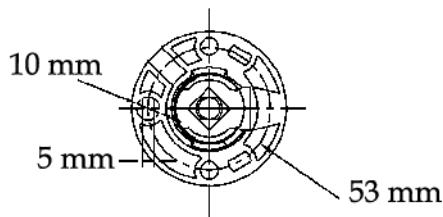

Note: Fan blade rotation is determined by facing the hub.

Base 2

Mounting Detail

Base 3

Base 4

Base 5

Base 6

Fan & Blade Specifications

Fan Specifications

Speeds	A	B	C	D	Voltage	Cage	Color	Motor Leads	Base	Notes	Part No.
2	5"	2 3/16"	7 1/2"	7 5/8"	12	Metal	Chrome	10"	Swivel Ball	2, 3, 10	1299001
2	4 31/32"	2 3/16"	7 7/16"	9 21/32"	12	Metal	Chrome	16"	U Joint	1, 3, 5	1299002
2	4 31/32"	2 3/16"	7 7/16"	9 21/32"	12	Metal	Black	16"	U Joint	1, 3, 5	1299003
2	5 1/2"	2 3/16"	7 7/16"	8 15/16"	12	Metal	Black	12"	Swivel Ball	1, 3, 9	1299004
2	5 1/2"	2 3/16"	7 7/16"	8 15/16"	12	Metal	Chrome	12"	Swivel Ball	1, 3, 9	1299005
2	5 1/2"	2 3/16"	7 7/16"	8 5/16"	24	Metal	Black	12"	Swivel Ball	1, 3, 9	1299006
2	5 5/16"	2 1/4"	7 1/2"	9 7/8"	24	Metal	Chrome	N/A	U Joint	1, 3, 5	1299007
2	4 31/32"	2 3/16"	7 7/16"	9 21/32"	12	Metal	Chrome	16"	U Joint	1, 3, 5	1299008
2	4 31/32"	2 13/64"	7 1/2"	9 9/16"	12	Metal	Chrome	12"	U Joint	1, 3, 5	1299009
2	4 31/32"	2 13/64"	7 1/2"	9 7/8"	12	Metal	Chrome	12"	U Joint	1, 4, 5	1299010
2	4 3/4	2 5/32	7 3/16	10 51/64	12	Metal	Chrome	8 1/2"	Plate	1, 4, 7	1299021
2	4 29/32"	2 1/16"	7 13/32"	N/A	12	Metal	Chrome	33"	U Joint	4, 8	1299022
1	5"	2 13/64"	7 21/32"	9 49/64"	12	Metal	Black	12"	U-Joint	1, 4, 5	1299023
1	5"	2 13/64"	7 21/32"	9 49/64"	12	Metal	Black	12"	U-Joint	1, 3, 6	1299024

* Fan blade rotation is determined by facing the hub.

Part No. 1275001

Diameter: **9"** Rotation: **CW**
 Bore Dia: **5/16"** Material: **Aluminum**

Part No. 1275002

Diameter: **8"** Rotation: **CW**
 Bore Dia: **5/16"** Material: **N/A**

Part No. 1299020

Diameter: **12"** Rotation: **CW**
 Bore Dia: **5/16"** Material: **Aluminum**