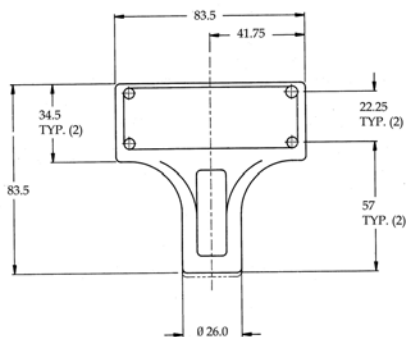

Note: Fan blade rotation is determined by facing the hub.

Base 2

Mounting Detail

Base 3

Base 4

Base 5

Base 6

Fan & Blade Specifications

* Notes:

1. Heavy Duty
2. Medium Duty
3. With Switch
4. Without Switch
5. Base 1
6. Base 2
7. Base 3
8. Base 4
9. Base 5
10. Base 6

Fan Blade Specifications

Diameter	Bore Diameter	Rotation*	Material	Part No.
9"	5/16"	CW	Aluminum	1275001
8"	5/16"	CW	N/A	1275002
10"	5/16"	CW	N/A	1275003
5 1/2"	1/4"	CCW	Aluminum	1275004
8"	5/16"	CCW	N/A	1299011
7"	5/16"	CW	N/A	1299012
6 1/2"	1/4"	CW	Aluminum	1299013
7"	1/4"	CW	Aluminum	1299014
7"	1/4"	CW	Aluminum	1299015
6 1/2"	1/4"	CW	Plastic	1299016
10"	5/16"	CW	Aluminum	1299017
7"	1/4"	CW	Aluminum	1299018
8 5/64"	5/16"	CW	Aluminum	1299019
12"	5/16"	CW	Aluminum	1299020

* Fan blade rotation is determined by facing the hub.

Part No. 1275001

Diameter: **9"** Rotation: **CW**
 Bore Dia: **5/16"** Material: **Aluminum**

Part No. 1275002

Diameter: **8"** Rotation: **CW**
 Bore Dia: **5/16"** Material: **N/A**

Part No. 1299020

Diameter: **12"** Rotation: **CW**
 Bore Dia: **5/16"** Material: **Aluminum**