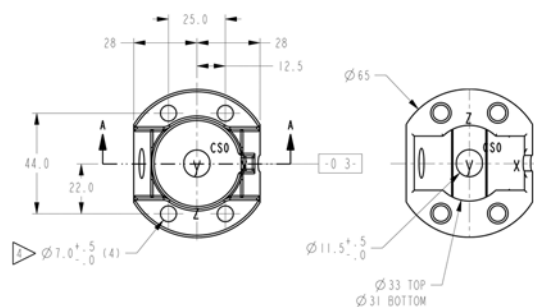

Base 2

Base 3