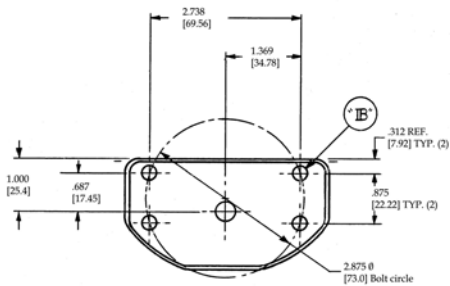

Mounting Detail