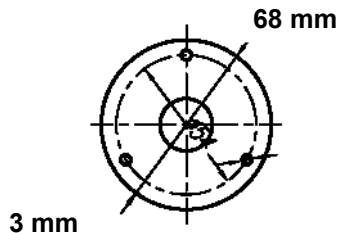

Note: Fan blade rotation is determined by facing the hub.

Base 2

Mounting Detail

Base 3

Base 4

Base 5

Base 6

Fan & Blade Specifications

Fan Specifications

Speeds	A	B	C	D	Voltage	Cage	Color	Motor Leads	Base	Notes	Part No.
2	5"	2 3/16"	7 1/2"	7 5/8"	12	Metal	Chrome	10"	Swivel Ball	2, 3, 10	1299001
2	4 31/32"	2 3/16"	7 7/16"	9 21/32"	12	Metal	Chrome	16"	U Joint	1, 3, 5	1299002
2	4 31/32"	2 3/16"	7 7/16"	9 21/32"	12	Metal	Black	16"	U Joint	1, 3, 5	1299003
2	5 1/2"	2 3/16"	7 7/16"	8 15/16"	12	Metal	Black	12"	Swivel Ball	1, 3, 9	1299004
2	5 1/2"	2 3/16"	7 7/16"	8 15/16"	12	Metal	Chrome	12"	Swivel Ball	1, 3, 9	1299005
2	5 1/2"	2 3/16"	7 7/16"	8 5/16"	24	Metal	Black	12"	Swivel Ball	1, 3, 9	1299006
2	5 5/16"	2 1/4"	7 1/2"	9 7/8"	24	Metal	Chrome	N/A	U Joint	1, 3, 5	1299007
2	4 31/32"	2 3/16"	7 7/16"	9 21/32"	12	Metal	Chrome	16"	U Joint	1, 3, 5	1299008
2	4 31/32"	2 13/64"	7 1/2"	9 9/16"	12	Metal	Chrome	12"	U Joint	1, 3, 5	1299009
2	4 31/32"	2 13/64"	7 1/2"	9 7/8"	12	Metal	Chrome	12"	U Joint	1, 4, 5	1299010
2	4 3/4	2 5/32	7 3/16	10 51/64	12	Metal	Chrome	8 1/2"	Plate	1, 4, 7	1299021
2	4 29/32"	2 1/16"	7 13/32"	N/A	12	Metal	Chrome	33"	U Joint	4, 8	1299022
1	5"	2 13/64"	7 21/32"	9 49/64"	12	Metal	Black	12"	U-Joint	1, 4, 5	1299023
1	5"	2 13/64"	7 21/32"	9 49/64"	12	Metal	Black	12"	U-Joint	1, 3, 6	1299024

Part No. 1299020

Diameter: **12"** Rotation: **CW**
 Bore Dia: **5/16"** Material: **Aluminum**