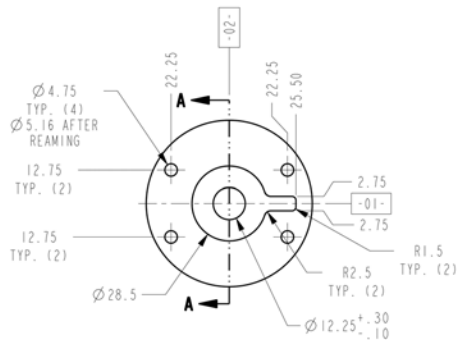

Note: Fan blade rotation is determined by facing the hub.

Base 2

Mounting Detail

Base 3

Base 4

Base 5

Base 6

Fan & Blade Specifications

Fan Specifications

Speeds	A	B	C	D	Voltage	Cage	Color	Motor Leads	Base	Notes	Part No.
2	5"	2 3/16"	7 1/2"	7 5/8"	12	Metal	Chrome	10"	Swivel Ball	2, 3, 10	1299001
2	4 31/32"	2 3/16"	7 7/16"	9 21/32"	12	Metal	Chrome	16"	U Joint	1, 3, 5	1299002
2	4 31/32"	2 3/16"	7 7/16"	9 21/32"	12	Metal	Black	16"	U Joint	1, 3, 5	1299003
2	5 1/2"	2 3/16"	7 7/16"	8 15/16"	12	Metal	Black	12"	Swivel Ball	1, 3, 9	1299004
2	5 1/2"	2 3/16"	7 7/16"	8 15/16"	12	Metal	Chrome	12"	Swivel Ball	1, 3, 9	1299005
2	5 1/2"	2 3/16"	7 7/16"	8 5/16"	24	Metal	Black	12"	Swivel Ball	1, 3, 9	1299006
2	5 5/16"	2 1/4"	7 1/2"	9 7/8"	24	Metal	Chrome	N/A	U Joint	1, 3, 5	1299007
2	4 31/32"	2 3/16"	7 7/16"	9 21/32"	12	Metal	Chrome	16"	U Joint	1, 3, 5	1299008
2	4 31/32"	2 13/64"	7 1/2"	9 9/16"	12	Metal	Chrome	12"	U Joint	1, 3, 5	1299009
2	4 31/32"	2 13/64"	7 1/2"	9 7/8"	12	Metal	Chrome	12"	U Joint	1, 4, 5	1299010
2	4 3/4	2 5/32	7 3/16	10 51/64	12	Metal	Chrome	8 1/2"	Plate	1, 4, 7	1299021
2	4 29/32"	2 1/16"	7 13/32"	N/A	12	Metal	Chrome	33"	U Joint	4, 8	1299022
1	5"	2 13/64"	7 21/32"	9 49/64"	12	Metal	Black	12"	U-Joint	1, 4, 5	1299023
1	5"	2 13/64"	7 21/32"	9 49/64"	12	Metal	Black	12"	U-Joint	1, 3, 6	1299024

* Fan blade rotation is determined by facing the hub.

Part No. 1275001

Diameter: **9"** Rotation: **CW**
 Bore Dia: **5/16"** Material: **Aluminum**

Part No. 1275002

Diameter: **8"** Rotation: **CW**
 Bore Dia: **5/16"** Material: **N/A**

Part No. 1299020

Diameter: **12"** Rotation: **CW**
 Bore Dia: **5/16"** Material: **Aluminum**