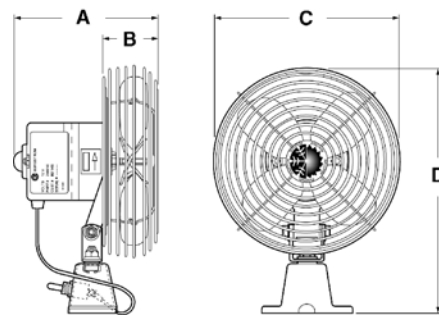

Part No. 1299024

Heavy Duty

Speeds:	1
A:	5"
B:	2 13/64"
C:	7 21/32"
D:	9 49/64"
Voltage:	12
Cage:	Metal
Color:	Black
Base:	U-Joint

Note: Fan blade rotation is determined by facing the hub.